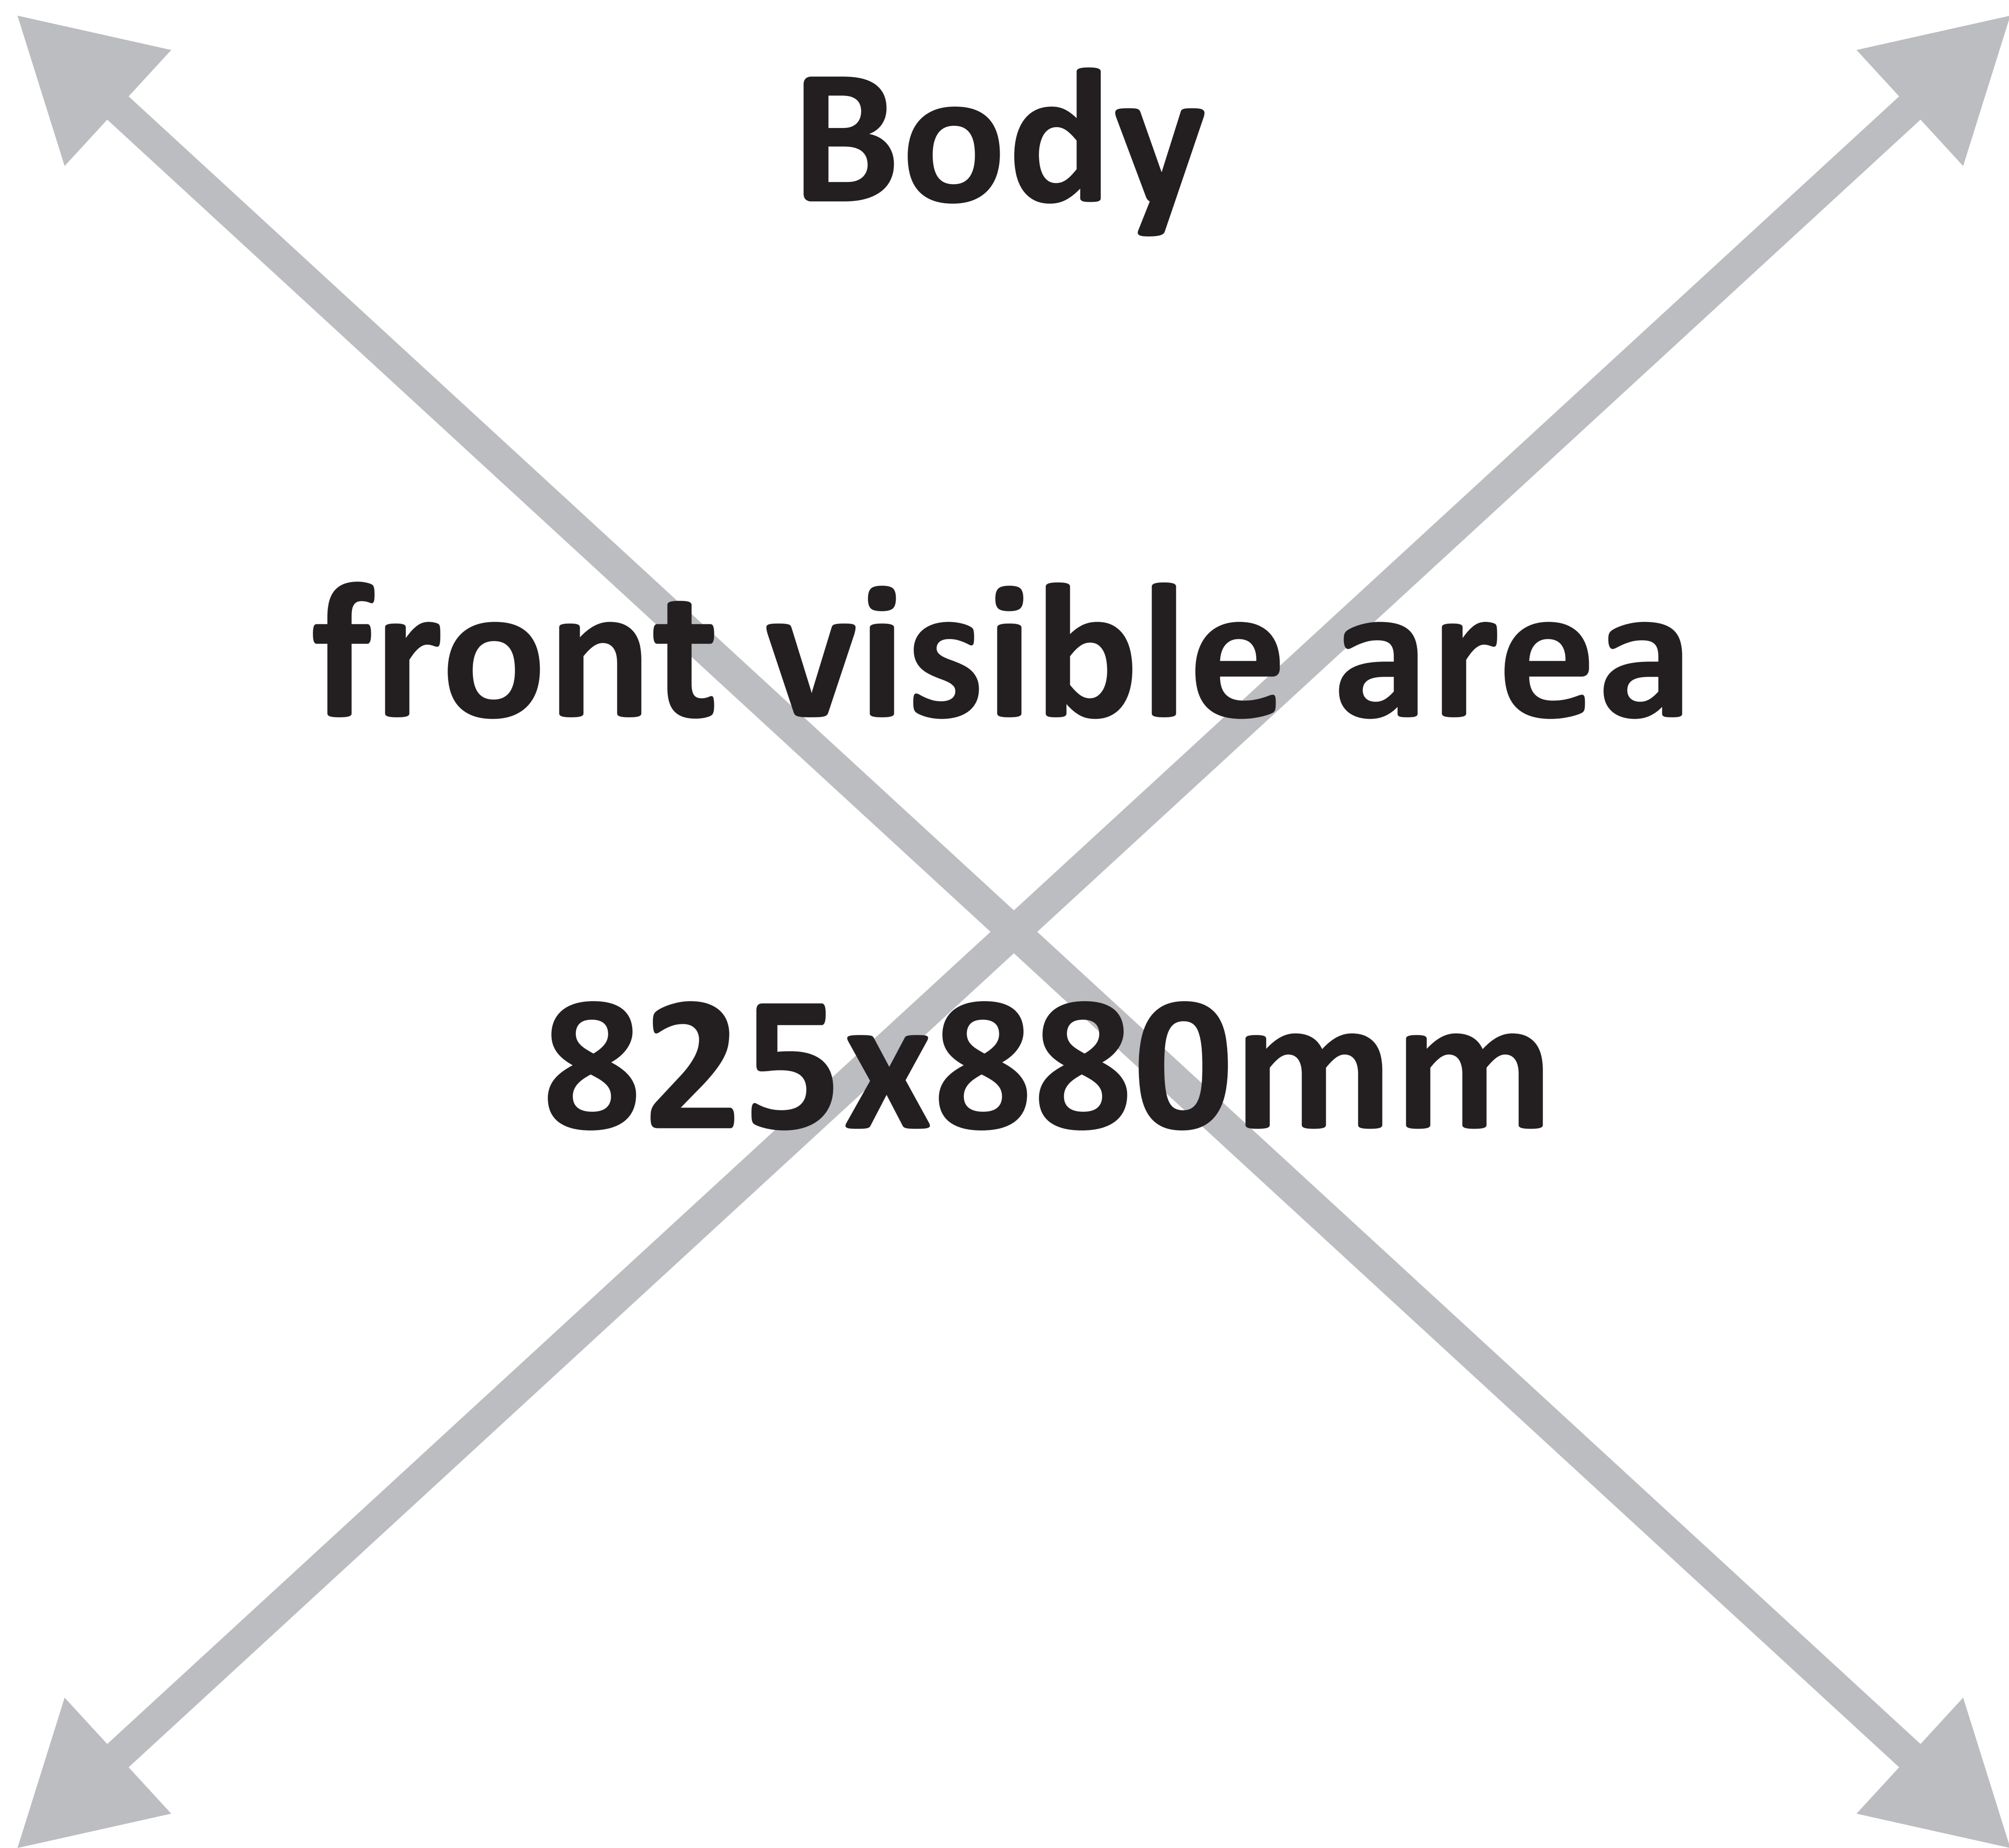

Header

image visible area

Dead area, use background only

side visible area

Body

front visible area

825x880mm

side visible area

Dead area, use background only